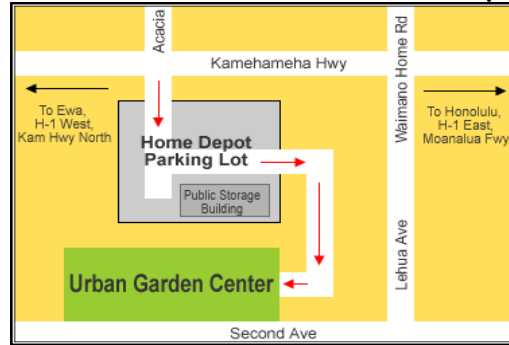

## Peace Day Hawaii 2013 celebrates 6<sup>th</sup> year with Aloha Peace lei!

Peace Day Hawaii 2013 September 21<sup>st</sup>, 2-5pm, at the University of Hawai'i College of Tropical Agriculture and Human Resources Urban Garden Center, Pearl City. Join us in creating the Aloha Peace lei connecting peacemakers from Hawai'i to China. Enjoy a free family day of exploring the many variety of plants and gardens, educational materials, lei-making and handprint pledges for peace activities. Teacher and students are encouraged to attend and incorporate peace in their curriculum.